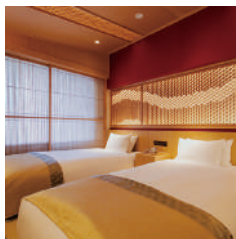

Hotel Gracery Kyoto Sanjo