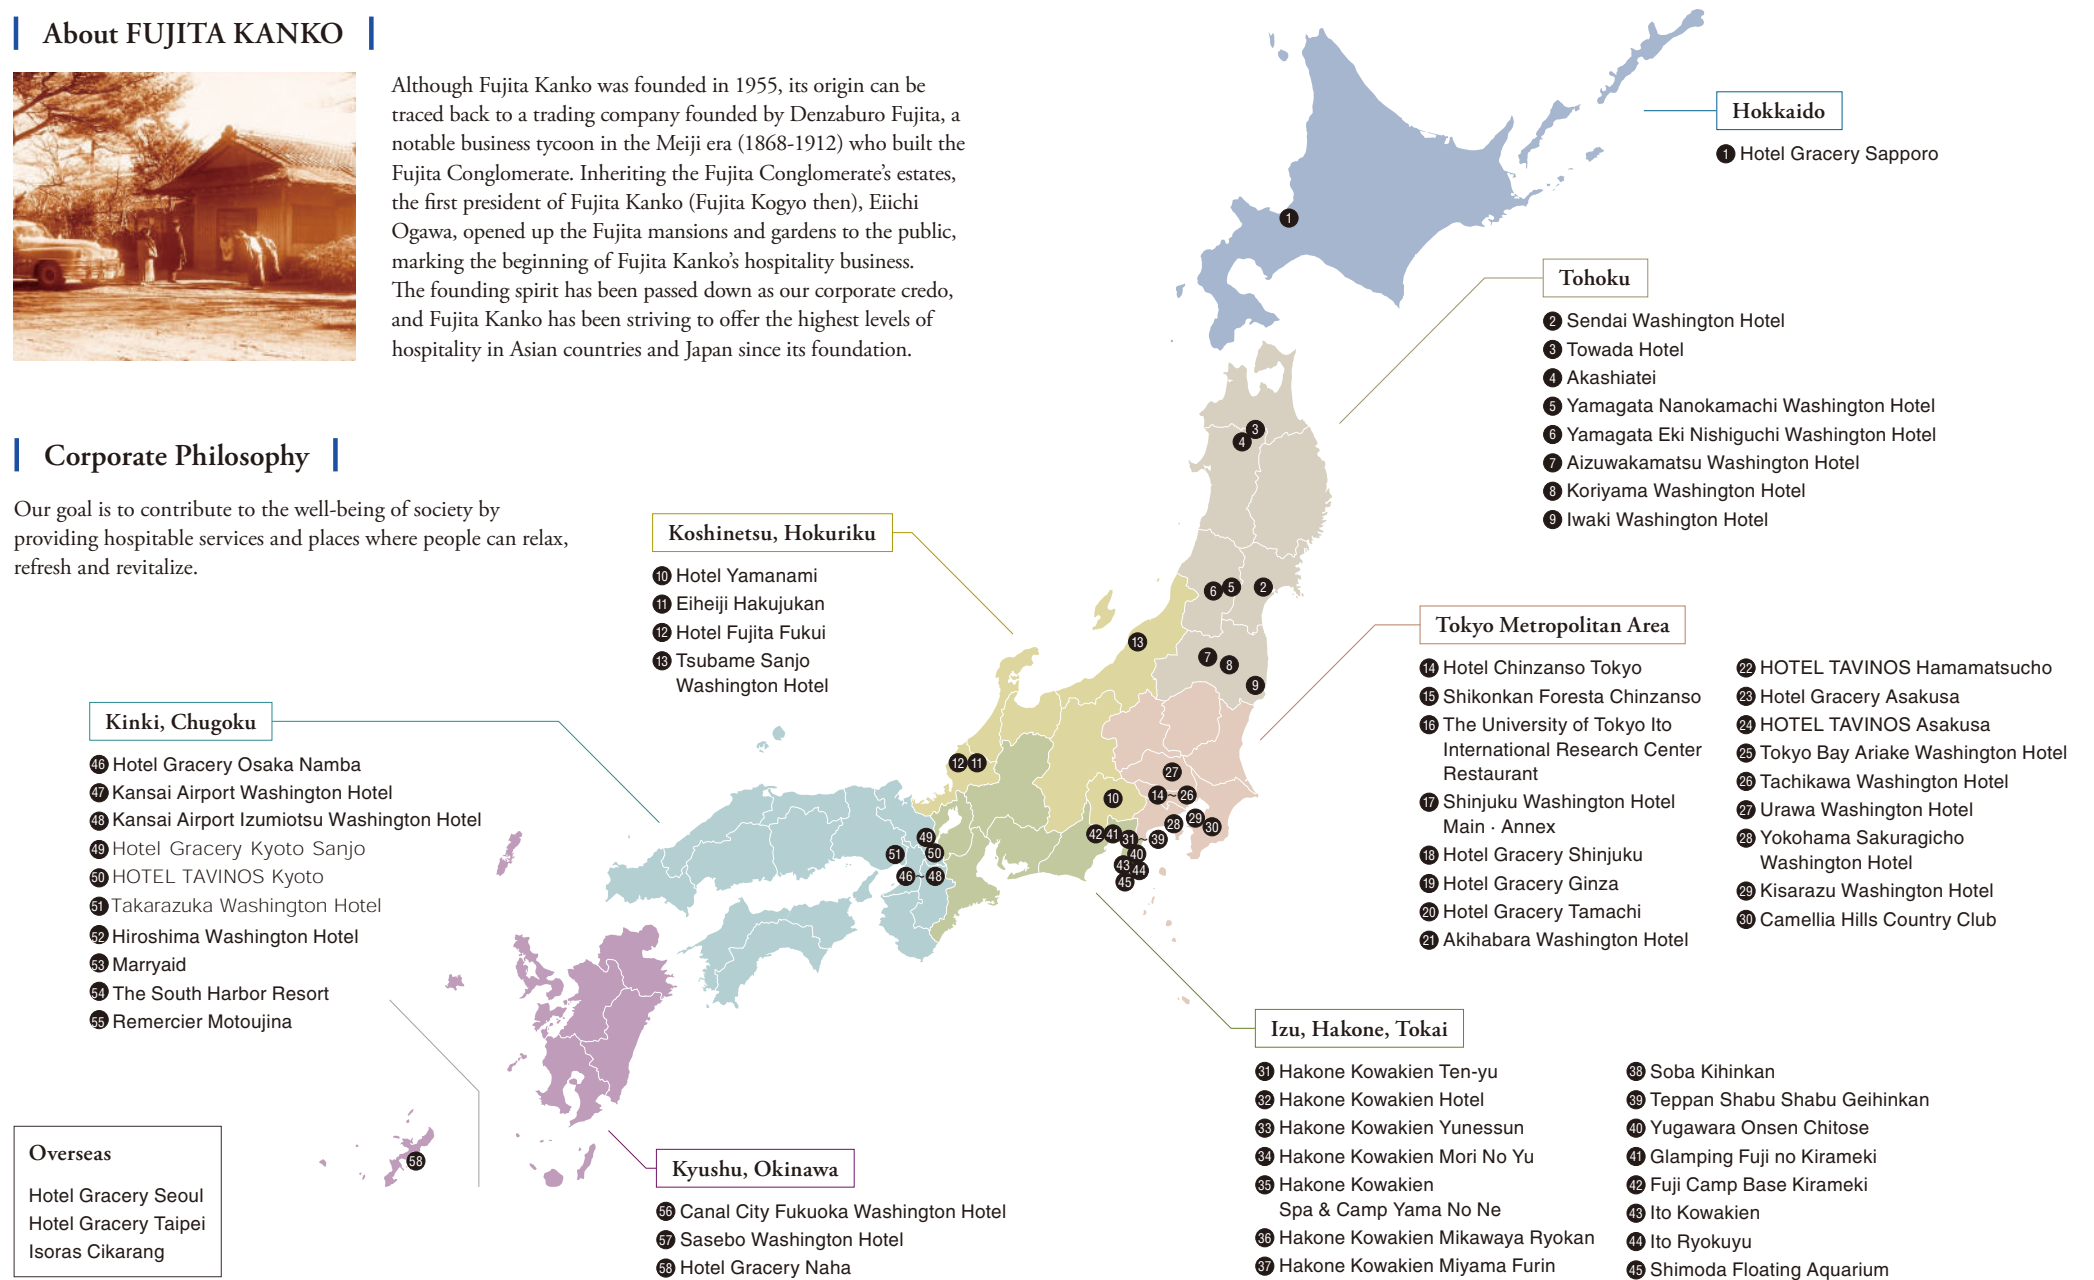

About FUJITA KANKO

About FUJITA KANKO

Although Fujita Kanko was founded in 1955, its origin can be traced back to a trading company founded by Denzaburo Fujita, a notable business tycoon in the Meiji era (1868-1912) who built the Fujita Conglomerate. Inheriting the Fujita Conglomerate's estates, the first president of Fujita Kanko (Fujita Kogyo then), Eiichi Ogawa, opened up the Fujita mansions and gardens to the public, marking the beginning of Fujita Kanko's hospitality business. The founding spirit has been passed down as our corporate credo, and Fujita Kanko has been striving to offer the highest levels of hospitality in Asian countries and Japan since its foundation.

Corporate Philosophy

Our goal is to contribute to the well-being of society by providing hospitable services and places where people can relax, refresh and revitalize.

Hokkaido

- 1 Hotel Gracery Sapporo

Tohoku

- 2 Sendai Washington Hotel
- 3 Towada Hotel
- 4 Akashiitei
- 5 Yamagata Nanokamachi Washington Hotel
- 6 Yamagata Eki Nishiguchi Washington Hotel
- 7 Aizuwakamatsu Washington Hotel
- 8 Koriyama Washington Hotel
- 9 Iwaki Washington Hotel

Koshinetsu, Hokuriku

- 10 Hotel Yamanami
- 11 Eiheiji Hakujukan
- 12 Hotel Fujita Fukui
- 13 Tsubame Sanjo Washington Hotel

Tokyo Metropolitan Area

- 14 Hotel Chinzanso Tokyo
- 15 Shikonkan Foresta Chinzanso
- 16 The University of Tokyo Ito International Research Center Restaurant
- 17 Shinjuku Washington Hotel Main · Annex
- 18 Hotel Gracery Shinjuku
- 19 Hotel Gracery Ginza
- 20 Hotel Gracery Tamachi
- 21 Akihabara Washington Hotel
- 22 HOTEL TAVINOS Hamamatsucho
- 23 Hotel Gracery Asakusa
- 24 HOTEL TAVINOS Asakusa
- 25 Tokyo Bay Ariake Washington Hotel
- 26 Tachikawa Washington Hotel
- 27 Urawa Washington Hotel
- 28 Yokohama Sakuragicho Washington Hotel
- 29 Kisarazu Washington Hotel
- 30 Camellia Hills Country Club